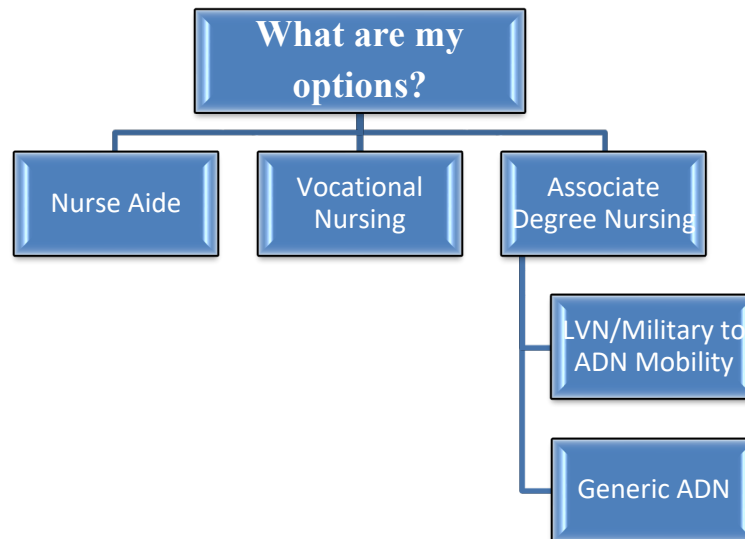

Advisor's Corner

Program Advisor:

Alexsandro Sanchez

Email: asanchez1120@alamo.edu

Phone: 210-486-2139

Remember ACES email is the OFFICIAL form of communication with the Alamo Colleges. INCLUDE YOUR BANNER ID IN EVERY EMAIL. Please allow 24-48 hours for email response.

If you do not have an assigned advisor, drop-in advising hours are Mondays from 2:00 pm to 6:00 pm; Wednesday 5:00pm to 7:00 pm; Thursdays 9:00am to 1:00pm and the first Saturday of every month from 9:00 am to 1:00 pm

Important Information:

- SPC Application for Admission is required (www.applytexas.org).
- ADN admission applications are available online at the program's website.
- Please contact your academic advisor for admission questions, TSI College ready criteria as well as course information.
- Academic Advising: <https://www.alamo.edu/spc/academics/academic-resources/academic-advising/>

Remember we are only an email away!