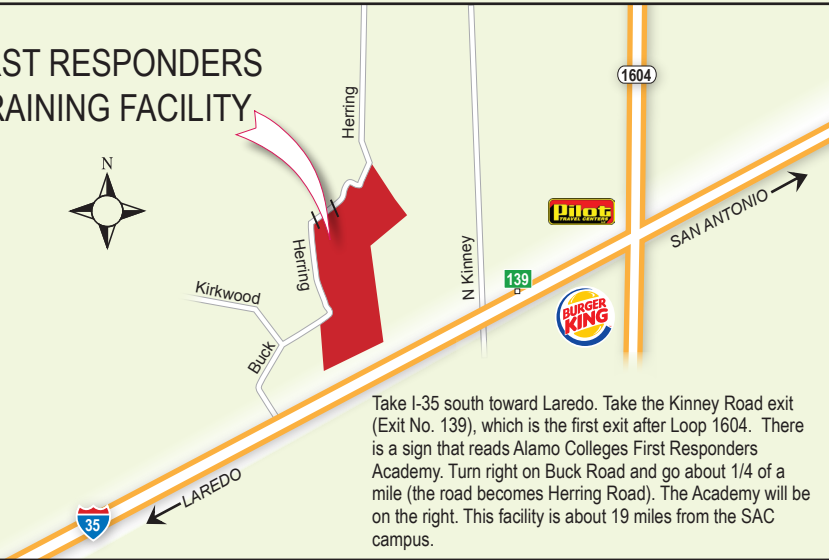

FIRST RESPONDERS TRAINING FACILITY

Take I-35 south toward Laredo. Take the Kinney Road exit (Exit No. 139), which is the first exit after Loop 1604. There is a sign that reads Alamo Colleges First Responders Academy. Turn right on Buck Road and go about 1/4 of a mile (the road becomes Herring Road). The Academy will be on the right. This facility is about 19 miles from the SAC campus.