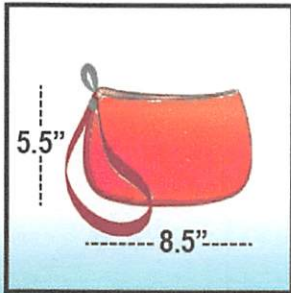

ALAMODOME CLEAR BAG POLICY

Approved Bags

Bags smaller than
5.5" x 8.5"

Clear Bag smaller than
12" x 6" x 12"

1-Gallon Plastic
Freezer Bag

Medically Necessary
and Diaper Bags*

In an effort to enhance public safety, the Alamodome limits the size and types of bags that are permitted, during events. To expedite the fan entry process, the Alamodome encourages guests not to bring any bags; however, bags meeting the following specifications will be permitted, for most events:

- **Small bags and/or clutches - 5.5" x 8.5" or smaller**
- **Clear Bags – (Plastic, vinyl, or PVC) 12" x 6" x 12"**
- **1-Gallon Clear Freezer Bag – (Ziploc bag or similar) 12" x 12" or smaller**

Exceptions:

Diaper Bags

- Bags being labeled a "diaper bag" must be paired with a guardian and child, upon entry and contain diaper-changing related items, such as diapers, wipes, childcare needs, etc. Diaper bags are not subject to the 12"x6"x12" sizing, but will be screened prior to entry.