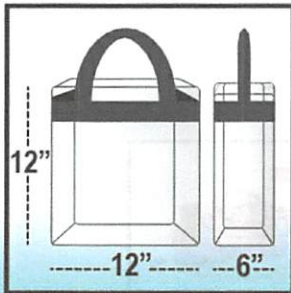

ALAMODOME CLEAR BAG POLICY

Approved Bags

Bags smaller than
5.5" x 8.5"

Clear Bag smaller than
12" x 6" x 12"

1-Gallon Plastic
Freezer Bag

Medically Necessary
and Diaper Bags*

In an effort to enhance public safety, the Alamodome limits the size and types of bags that are permitted, during events. To expedite the fan entry process, the Alamodome encourages guests not to bring any bags; however, bags meeting the following specifications will be permitted, for most events:

- **Small bags and/or clutches - 5.5" x 8.5" or smaller**
- **Clear Bags – (Plastic, vinyl, or PVC) 12" x 6" x 12"**
- **1-Gallon Clear Freezer Bag – (Ziploc bag or similar) 12" x 12" or smaller**

Exceptions:

Diaper Bags

- Bags being labeled a "diaper bag" must be paired with a guardian and child, upon entry and contain diaper-changing related items, such as diapers, wipes, childcare needs, etc. Diaper bags are not subject to the 12"x6"x12" sizing, but will be screened prior to entry.