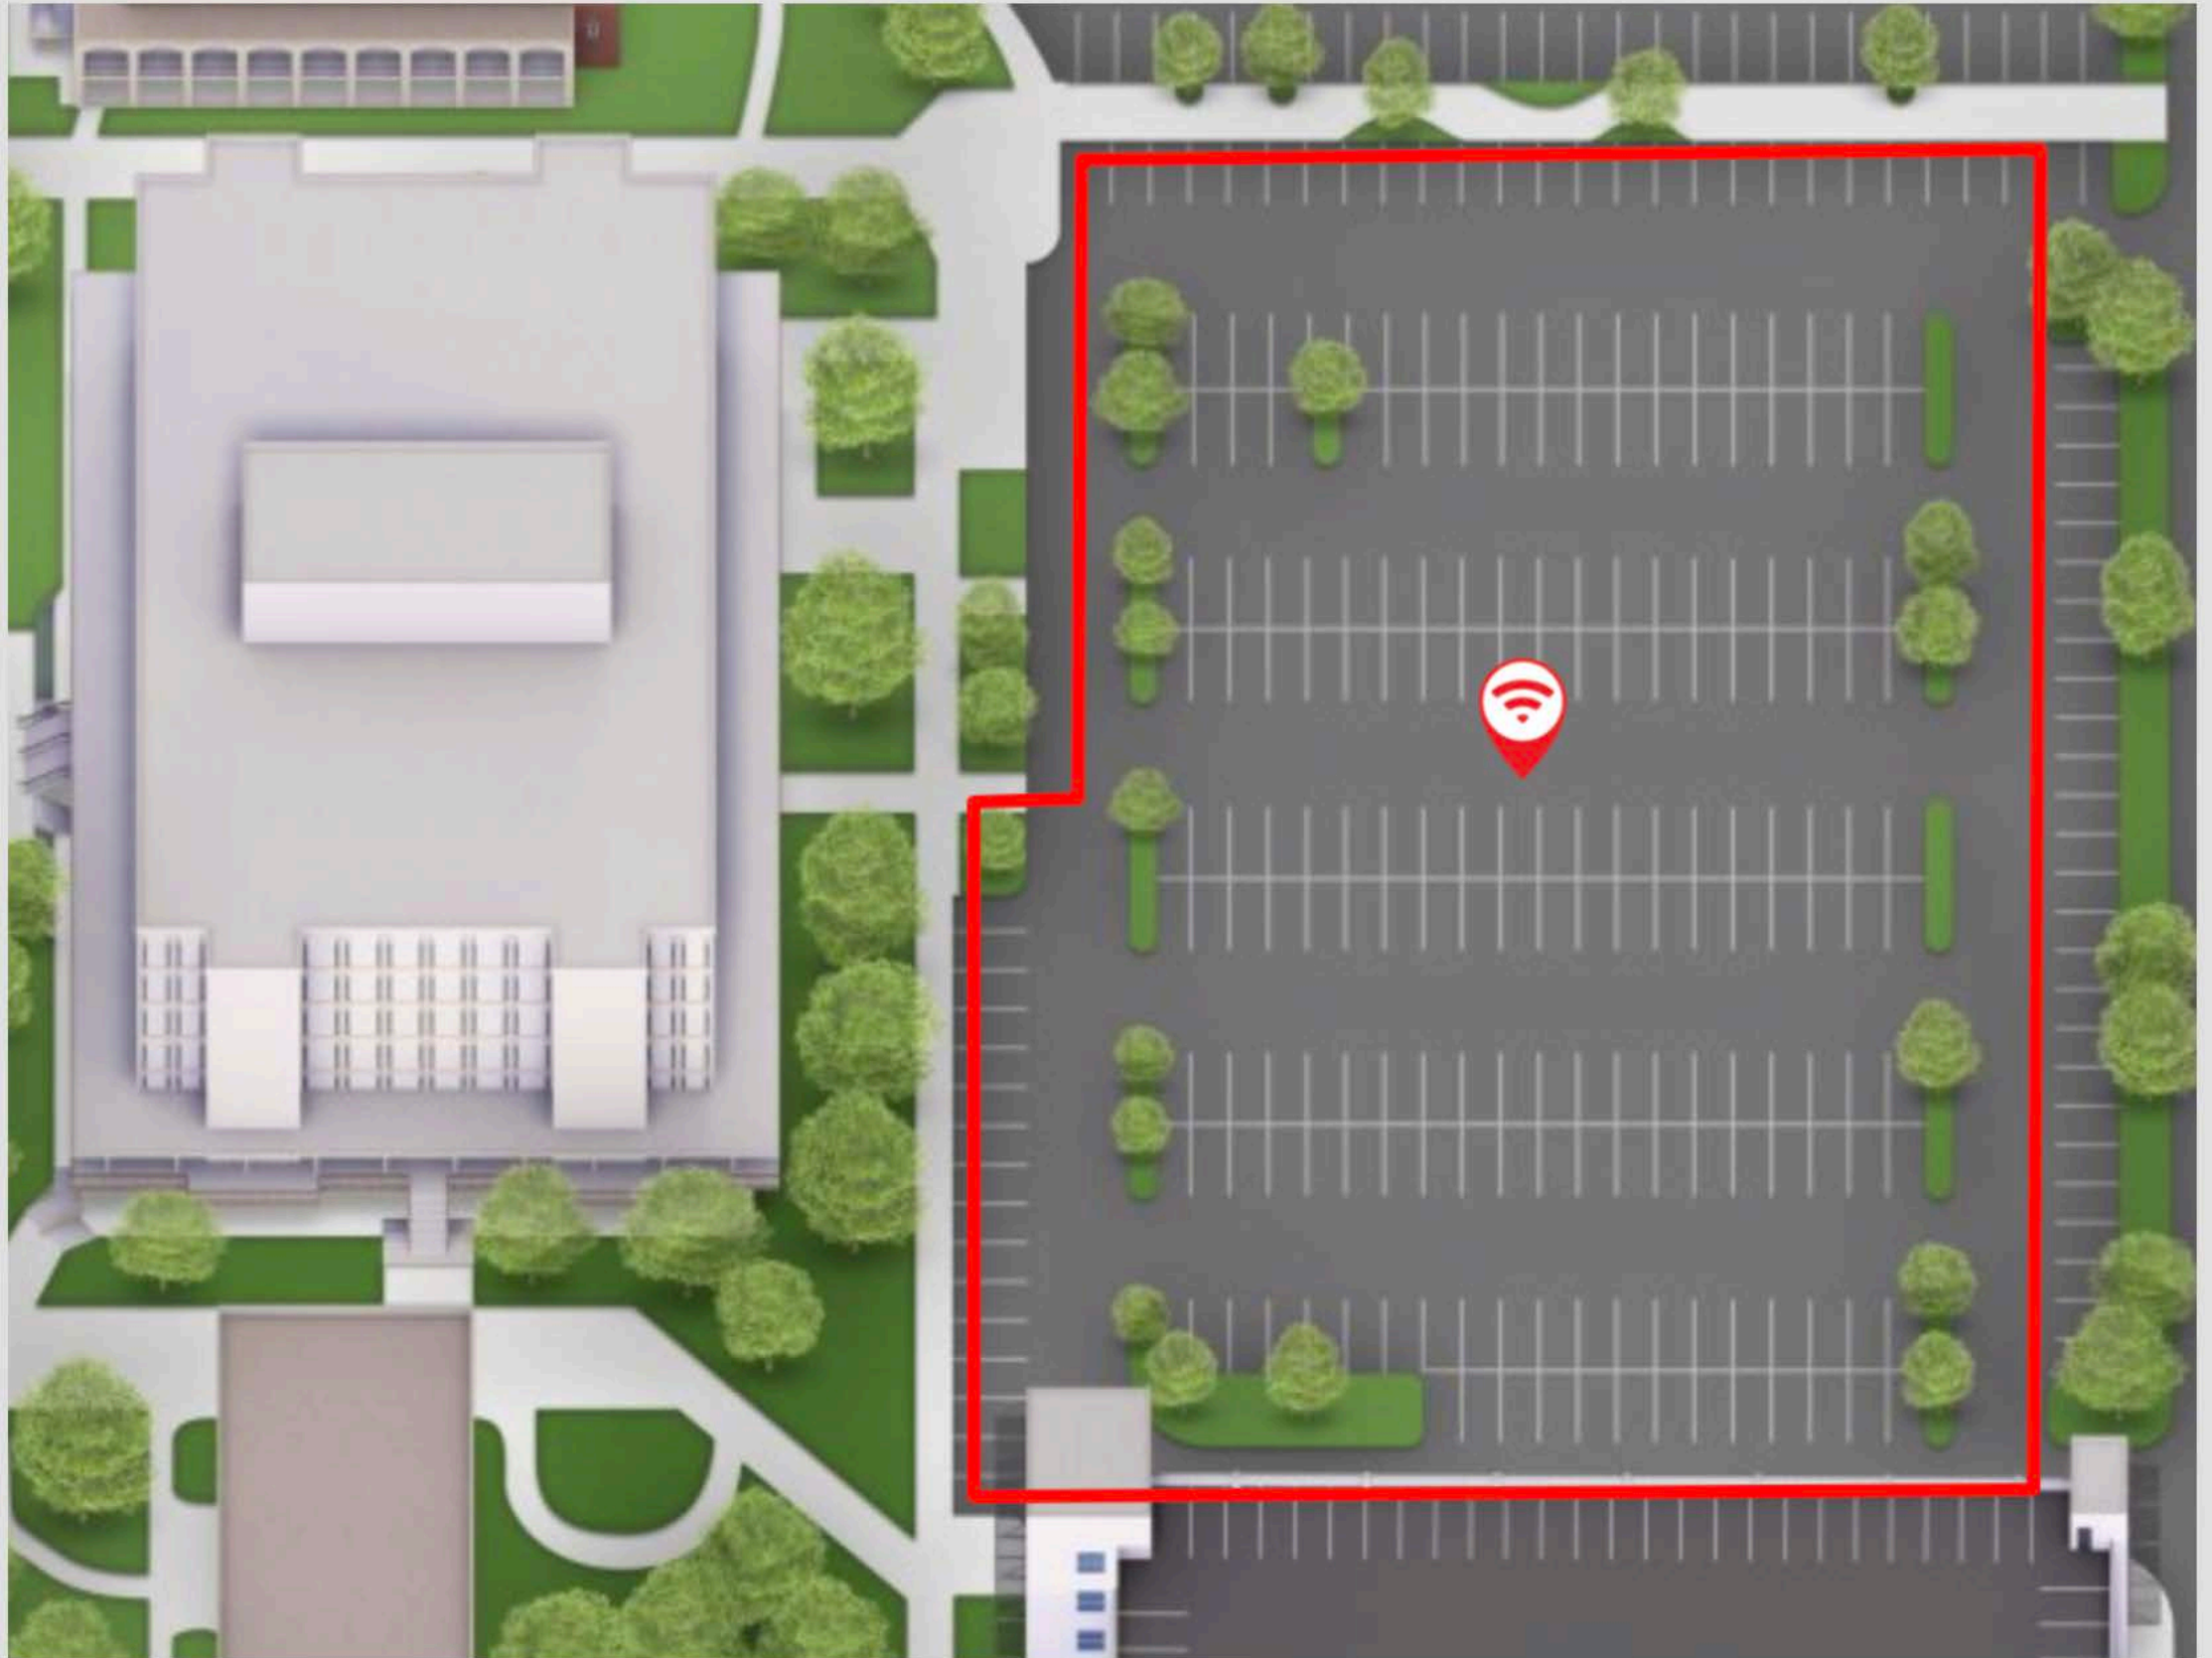

Moody Learning Center

MLC is a designated parking lot hotspot available for students to access campus Wi-Fi.

Students are encouraged to stay in vehicles and practice social distancing. Directional signage will guide students to the locations.